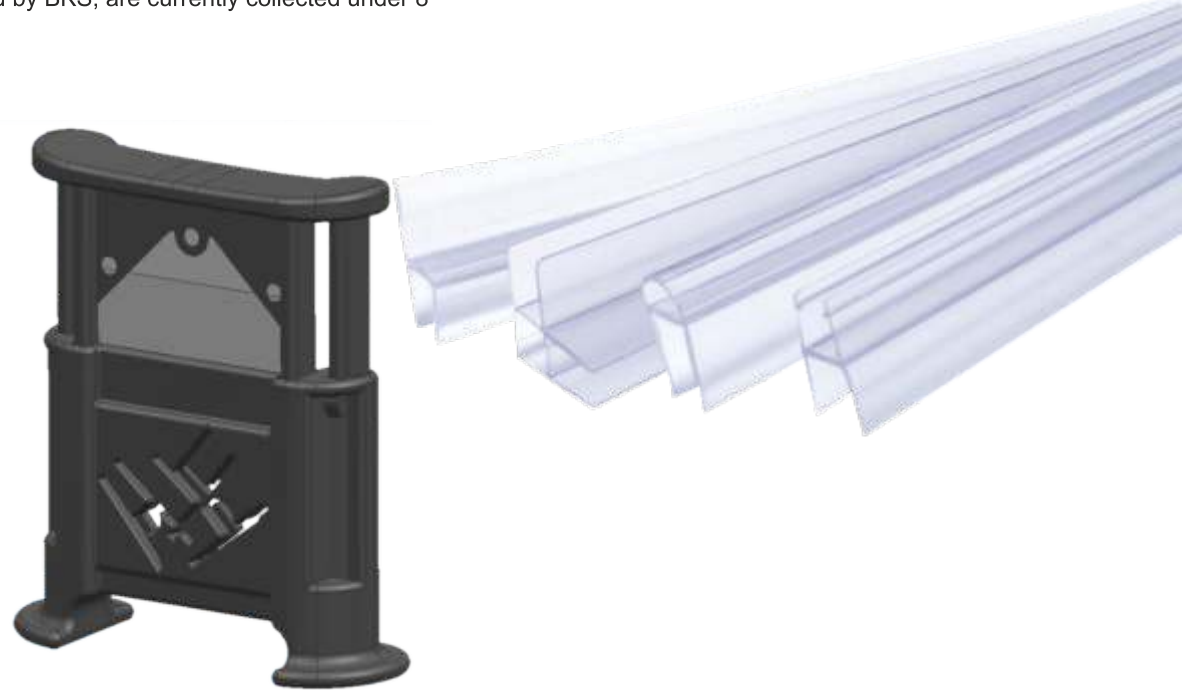

Şeffaf Cam Balkon Fitili

Translucent Glass Balcony Seal

- BKS Cam Balkon Sistemleri'nin üretmiş olduğu, UV katkılı (güneşe dayanıklı) Şeffaf Cam Balkon Fitilleri, kullanılan (kuzey/güney) cepheye bağlı olarak 2 – 4 yıl garantilidir. BKS'nin üretimini yaptığı Şeffaf Cam Balkon fitilleri halen 8 farklı ürün grubu altında toplanmakta, yeni fitil üretim çalışmaları ise programlanmaktadır.
  - (h) Tek Taraflı Şeffaf Cam Balkon Fitili 8 mm.
  - (H) Çift Taraflı Şeffaf Cam Balkon Fitili 8 mm.
  - (D) D Fitil (Şeffaf Balon Fitil) 8 mm.
  - Klasik Köşe Fitil (90°) 8 mm.
  - Açılı Fitil(135°) 8 mm.
  - (h) Tek Taraflı Şeffaf Cam Balkon Fitili 10 mm.
  - (H) Çift Taraflı Şeffaf Cam Balkon Fitili 10 mm.

- UV- reinforced (sun resistant) translucent Glass Balcony Seals, produced by BKS Glass Systems, are warranted for 2-4 years depending on the front selected (north/south). Translucent Glass Balcony seals, produced by BKS, are currently collected under 8 different product groups; whereas new seal production studies are scheduled.
  - (h) Single-Sided Translucent Glass Balcony Seal 8 mm.
  - (H) Double-Sided Translucent Glass Balcony Seal 8 mm.
  - (D) D Seal (Translucent Balloon Seal) 8 mm
  - Standard Corner Seal (90 °) 8 mm
  - Angled Seal (135°) 8 mm
  - (h) Single-Sided Translucent Glass Balcony Seal 10 mm.
  - (H) Double-Sided Translucent Glass Balcony Seal 10 mm.